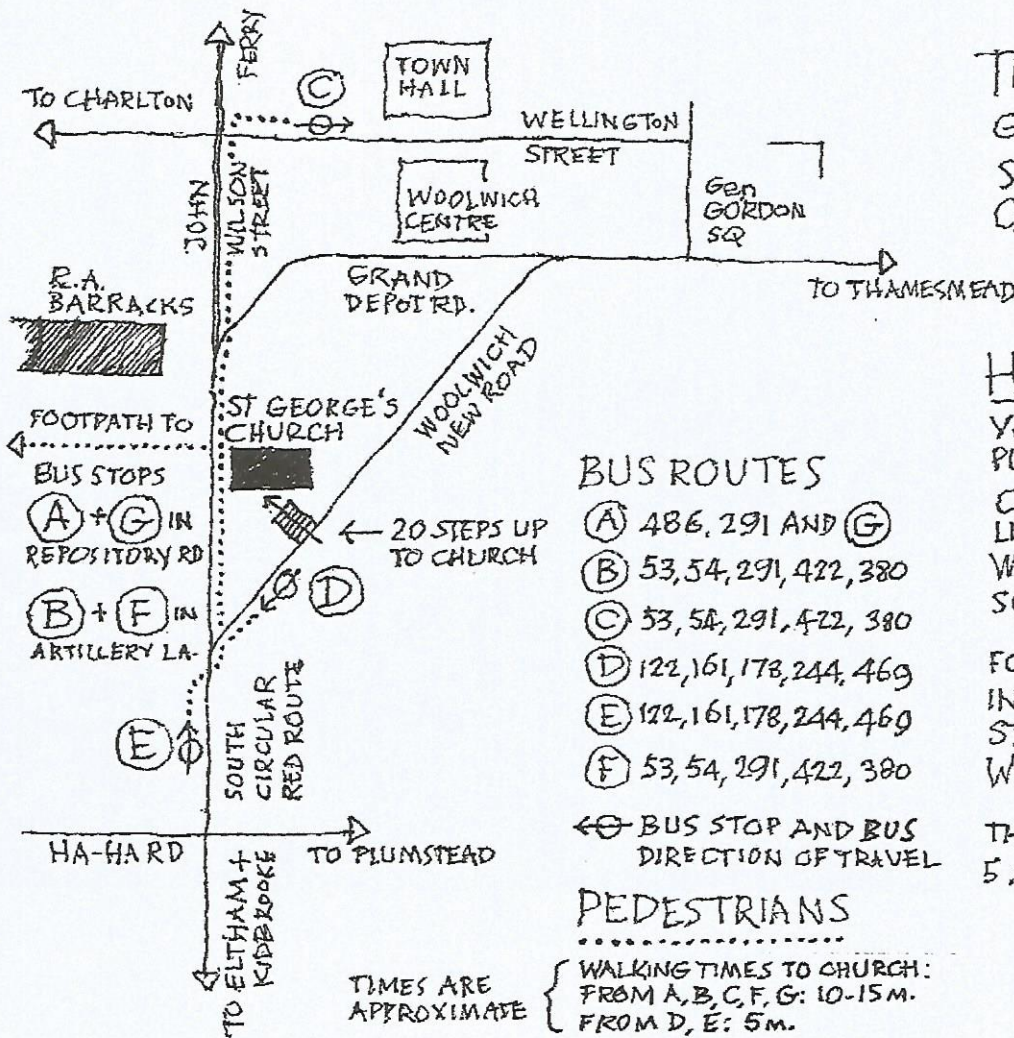

St George's Garrison Church access map

BUS STOP LOCATION NAMES

- | | |
|------------------------------|--------------------------------------|
| A Artillery Place | (direction QE2 hospital) |
| B Artillery Place/Francis St | (direction Woolwich) |
| C The Woolwich Centre | (direction Woolwich Arsenal station) |
| D Gunner Lane | (direction QE2 hospital) |
| E Gunner Lane | (direction Woolwich) |
| F Artillery Place/Francis St | (direction Charlton) |
| G Artillery Place | (direction QE2 hospital) |

The CHARLTON SOCIETY
 GARDEN PARTY • 2019
 ST GEORGE'S GARRISON
 CHURCH • WOOLWICH SE18

HOW TO GET THERE

YOU ARE URGED TO USE PUBLIC TRANSPORT BUSES. CAR PARKING NEARBY IS LIMITED TO WOOLWICH NEW RD, WHICH IS ONE-WAY AT ITS SOUTHERN END.

FOR ADDITIONAL ACCESS INFORMATION, VISIT THE ST GEORGE'S GARRISON CHURCH WEBSITE

THE CHURCH'S ADDRESS IS 5 MILL LANE, WOOLWICH SE18 6XD